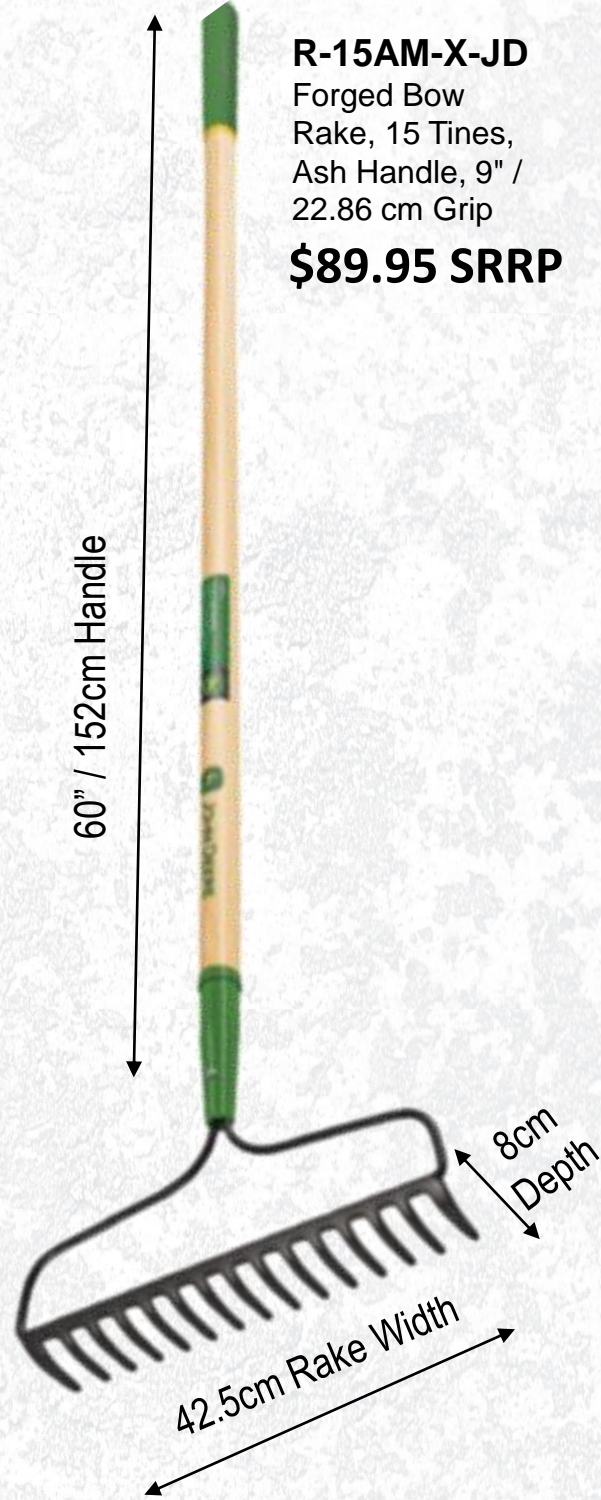

Extra long socket for added durability

Double riveted for added strength.

PRY-RBA-SP-JD
Round-Point Shovel, Extended Steps, Extended Socket, Steel D-Handle
\$69.95 SRRP

34" / 86cm Handle

30cm Height

22cm Shovel Width

PCY-RBA-SP-JD
Square-Point Shovel, Extended Steps, Extended Socket, Steel D-Handle
\$69.95 SRRP

34" / 86cm Handle

30cm Height

24cm Shovel Width

PES-RBA-JD
Garden Spade, Extended Steps, Steel D-Handle
\$69.95 SRRP

PALY-12M-JD #12 Aluminum Scoop, Ash Handle, Steel D-Handle

\$114.95 SRRP

30" / 76cm Handle

12cm Scoop Depth

18" / 45.7cm Scoop Length

33.5cm Scoop Width

9" Cushion grip for added comfort and control.

PST-L-JD
Street Shovel,
#2 Blade, Ash
Handle, 9" /
22.86 cm Grip
\$99.95 SRRP

R-15AM-X-JD
Forged Bow
Rake, 15 Tines,
Ash Handle, 9" /
22.86 cm Grip
\$89.95 SRRP

9" Cushion grip for added comfort and control.

BPJ-3E-JD
Manure Fork, 3
Tines, Ash
Handle, 9" /
22.86 cm Grip

\$89.95 SRRP