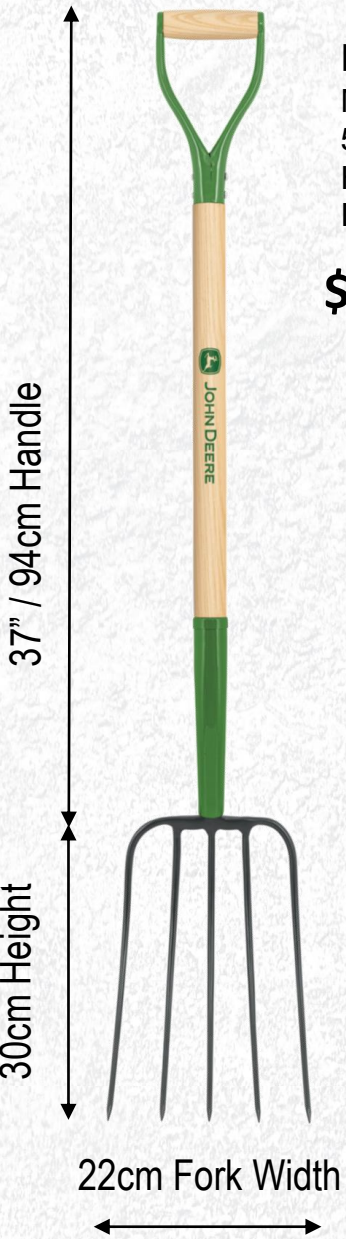

30cm Height

22cm Shovel Width

Double riveted for added strength.

PCL-RBA-SP-JD
Square-Point
Shovel, Extended
Steps, Extended
Socket, Ash Handle,
9" / 22.86 cm
Cushion Grip

\$79.95 SRRP

48" / 122cm Handle

30cm Height

R-15AM-X-JD
Forged Bow
Rake, 15 Tines,
Ash Handle, 9" /
22.86 cm Grip
\$89.95 SRRP

9" Cushion grip for added comfort and control.

BPJ-3E-JD
Manure Fork, 3
Tines, Ash
Handle, 9" /
22.86 cm Grip

\$89.95 SRRP

BPJ-5E-JD
Manure Fork, 5
Tines, Ash
Handle, 9" /
22.86 cm Grip

\$99.95 SRRP

BPJ-10L-JD
Manure /
Bedding Fork, 10
Tines, Ash
Handle, 9" /
22.86 cm Grip

\$99.95 SRRP

BPJ-5D-JD
Manure Fork,
5 Tines, Ash
Handle, Steel
D-Handle

\$89.95 SRRP

7" Cushion grip for
added comfort
and control.

BF-16-JD Poly
Bedding Fork, 16
Tines, Hardwood
Handle, 7" / 17.78
cm Grip

\$79.95 SRRP

Specially designed
tines that are angled
for easy pick up with
less spilling.