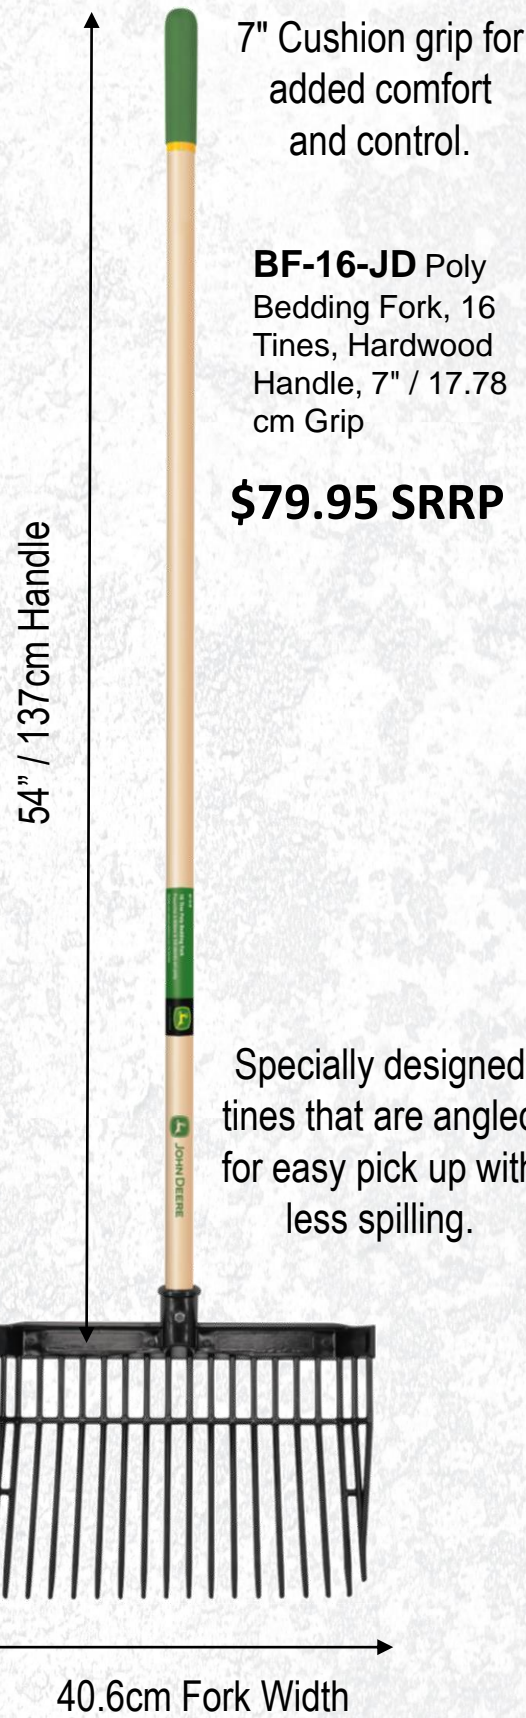

PALY-12M-JD #12 Aluminum Scoop, Ash Handle, Steel D-Handle

\$114.95 SRRP

30" / 76cm Handle

12cm Scoop Depth

18" / 45.7cm Scoop Length

33.5cm Scoop Width

9" Cushion grip for added comfort and control.

PST-L-JD
Street Shovel,
#2 Blade, Ash
Handle, 9" /
22.86 cm Grip
\$99.95 SRRP

R-15AM-X-JD
Forged Bow
Rake, 15 Tines,
Ash Handle, 9" /
22.86 cm Grip
\$89.95 SRRP

9" Cushion grip for added comfort and control.

BPJ-3E-JD
Manure Fork, 3
Tines, Ash
Handle, 9" /
22.86 cm Grip

\$89.95 SRRP

BPJ-5E-JD
Manure Fork, 5
Tines, Ash
Handle, 9" /
22.86 cm Grip

\$99.95 SRRP

BPJ-10L-JD
Manure /
Bedding Fork, 10
Tines, Ash
Handle, 9" /
22.86 cm Grip

\$99.95 SRRP

BPJ-5D-JD
Manure Fork,
5 Tines, Ash
Handle, Steel
D-Handle

\$89.95 SRRP

7" Cushion grip for
added comfort
and control.

BF-16-JD Poly
Bedding Fork, 16
Tines, Hardwood
Handle, 7" / 17.78
cm Grip

\$79.95 SRRP

Specially designed
tines that are angled
for easy pick up with
less spilling.