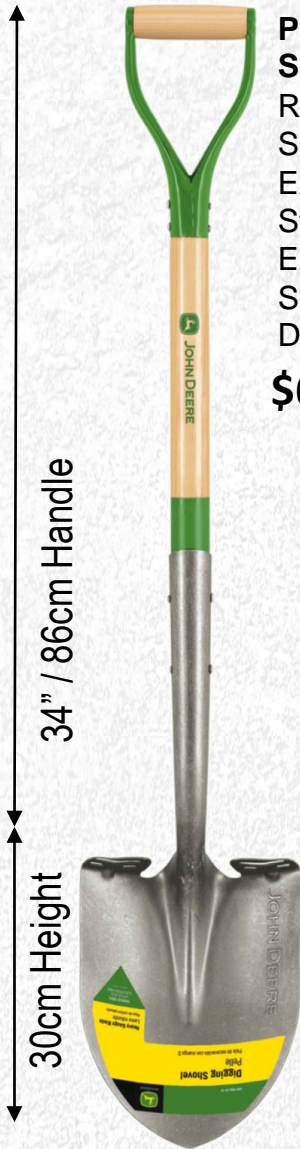

30cm Height

22cm Shovel Width

Double riveted for added strength.

PCL-RBA-SP-JD
Square-Point
Shovel, Extended
Steps, Extended
Socket, Ash Handle,
9" / 22.86 cm
Cushion Grip

\$79.95 SRRP

48" / 122cm Handle

30cm Height

24cm Shovel Width

JOHN DEERE
LICENSED PRODUCT

TRS-5-RBA-JD
Trenching Shovel,
5" / 12.7 cm Blade,
Rolled Steps, Ash
Handle, 9" / 22.86
cm Cushion Grip

\$79.95 SRRP

48" / 122cm Handle

30cm Height

15cm Shovel Width

Extra long socket for added durability

Double riveted for added strength.

PRY-RBA-SP-JD
Round-Point Shovel, Extended Steps, Extended Socket, Steel D-Handle
\$69.95 SRRP

34" / 86cm Handle

30cm Height

22cm Shovel Width

PCY-RBA-SP-JD
Square-Point Shovel, Extended Steps, Extended Socket, Steel D-Handle
\$69.95 SRRP

34" / 86cm Handle

30cm Height

24cm Shovel Width

PES-RBA-JD
Garden Spade, Extended Steps, Steel D-Handle
\$69.95 SRRP