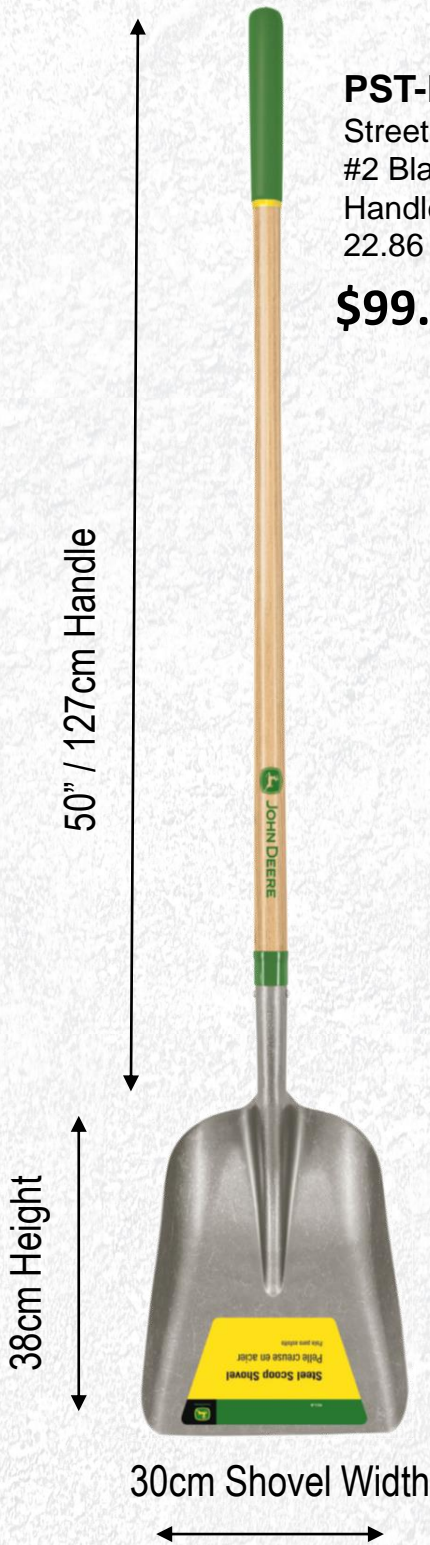

Extra long socket for added durability

Double riveted for added strength.

PRY-RBA-SP-JD
Round-Point Shovel, Extended Steps, Extended Socket, Steel D-Handle
\$69.95 SRRP

34" / 86cm Handle

30cm Height

22cm Shovel Width

PCY-RBA-SP-JD
Square-Point Shovel, Extended Steps, Extended Socket, Steel D-Handle
\$69.95 SRRP

34" / 86cm Handle

30cm Height

24cm Shovel Width

PES-RBA-JD
Garden Spade, Extended Steps, Steel D-Handle
\$69.95 SRRP

PALY-12M-JD #12 Aluminum Scoop, Ash Handle, Steel D-Handle

\$114.95 SRRP

30" / 76cm Handle

12cm Scoop Depth

18" / 45.7cm Scoop Length

33.5cm Scoop Width

9" Cushion grip for added comfort and control.

PST-L-JD
Street Shovel,
#2 Blade, Ash
Handle, 9" /
22.86 cm Grip
\$99.95 SRRP

R-15AM-X-JD
Forged Bow
Rake, 15 Tines,
Ash Handle, 9" /
22.86 cm Grip
\$89.95 SRRP

9" Cushion grip for added comfort and control.

BPJ-3E-JD
Manure Fork, 3
Tines, Ash
Handle, 9" /
22.86 cm Grip

\$89.95 SRRP