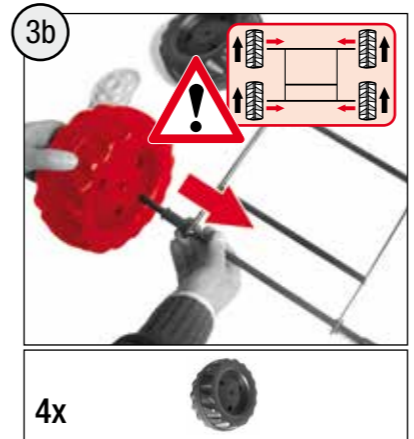

• Adult supervision required.

• Never use near steps, slopes, driveways, hills, roadways, alleys or swimming pool areas.

• Always wear shoes.

• The stickers are to be applied by adults only.

• Conforms to the requirements of ASTM Standard Consumer Safety Specification on Toy Safety, F 963.

1x **A** M5x 110 **E** Ø14 x Ø5,3 x 1

1x **E** Ø14 x Ø5,3 x 1 **F** M5

2x **B** M8 x 55

1x

2x **G** M8

4x

4x

4x