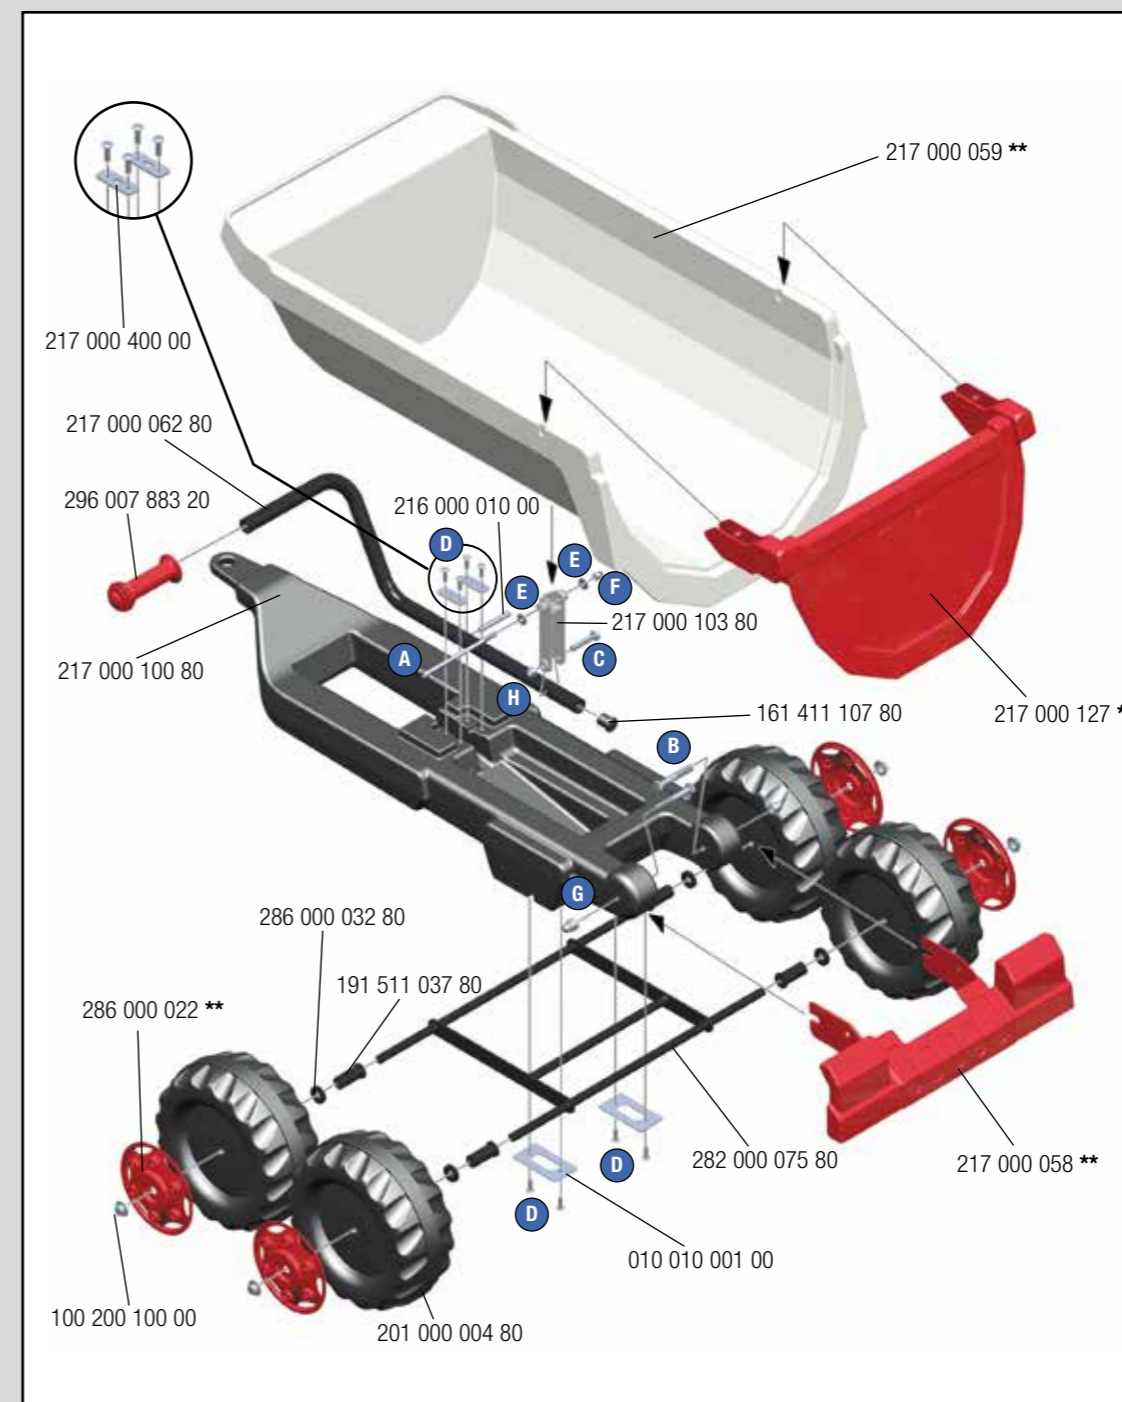

→ **	+10
●	+12
●	+13
●	+20
●	+22
●	+23
●	+26
●	+30
●	+37
●	+40
●	+41
●	+44
●	+47
●	+51
●	+54
●	+70
●	+75
●	+80

made in Germany