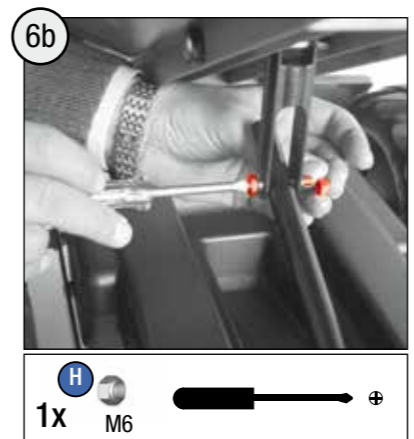

1x

1x **C** M6 x 35

1x **H** M6