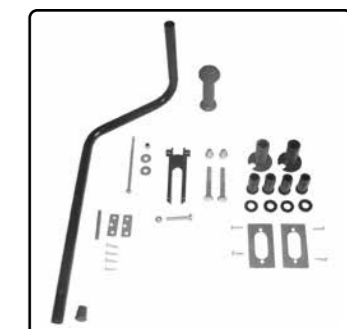

→ **	+10
●	+12
●	+13
●	+20
●	+22
●	+23
●	+26
●	+30
●	+37
●	+40
●	+41
●	+44
●	+47
●	+51
●	+54
●	+70
●	+75
●	+80

made in Germany